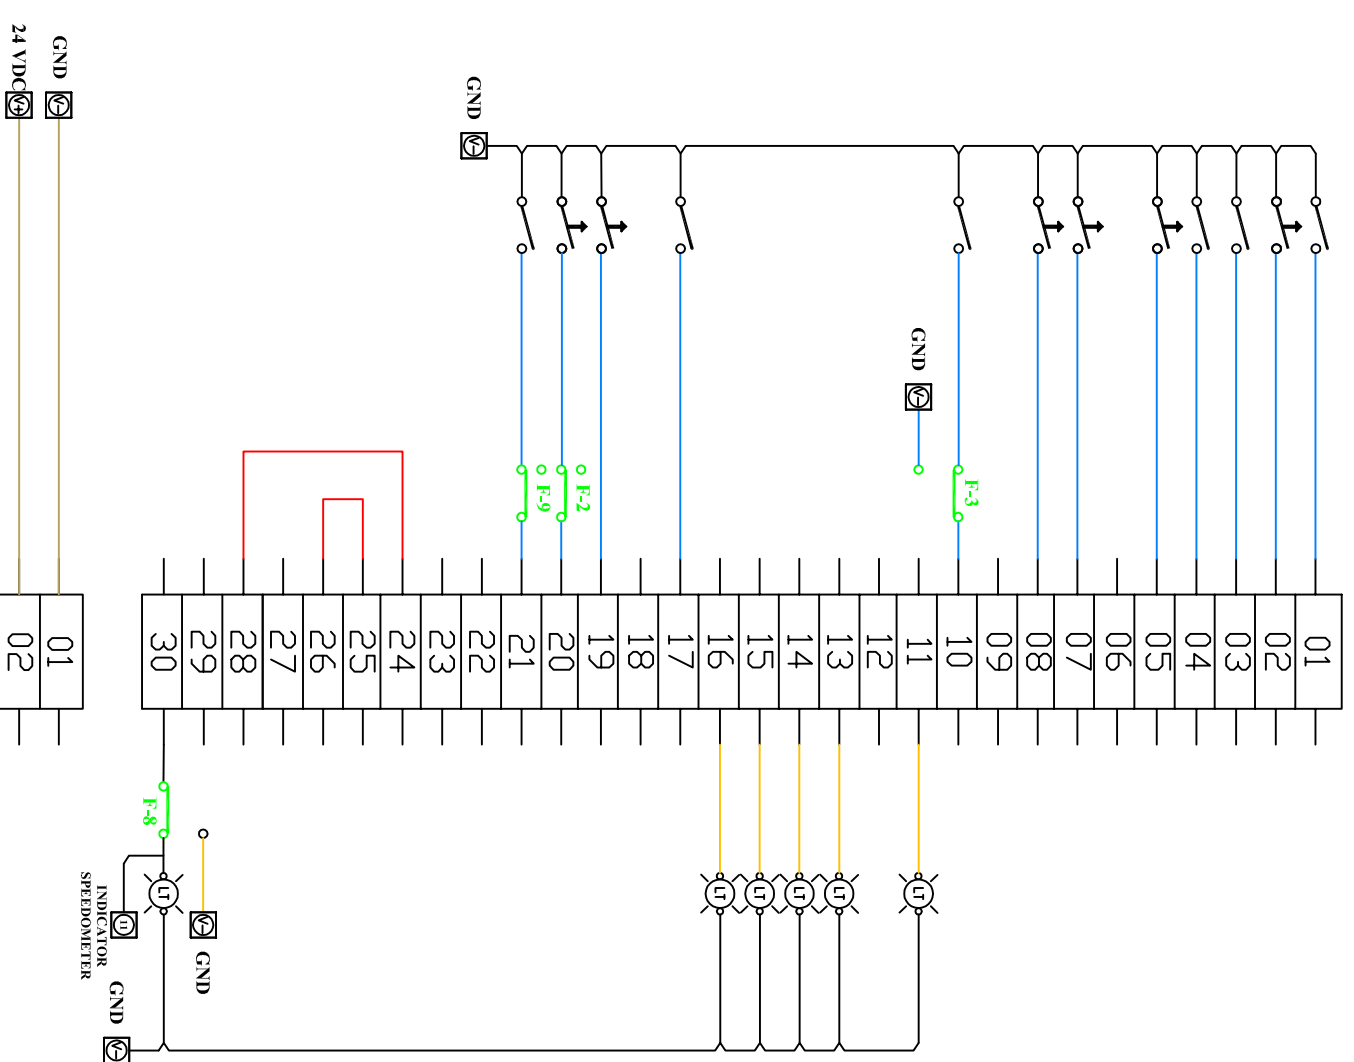

ID : 36
CECM
H1 (Green)

RS-232
SHIELDED CABLE
H2 (Blue)

POWER
INPUT
OUTPUT

COM LD
COM HI
NET. ID.

NV-1000-03

IO WIRING DIAGRAM

CECM (ID:36)

CONSULAB
WWW.CONSULAB.COM
1-800-567-0791

NONE 2010/02/22 NV-1000-03- PLAN ELECTRIQUE.DWG 1

NONE 2/3

ID:41
ID/B

ID : 42
ID/A

CONSULAB
WWW.CONSULAB.COM
1-800-567-40791

NV-1000-03
IO WIRING DIAGRAM
ID/B (ID:41) AND ID/A (ID:42)

DATE	2010/02/22	REV	NV-1000-03-PLAN ELECTRIQUE.DWG	1
NAME				1/3