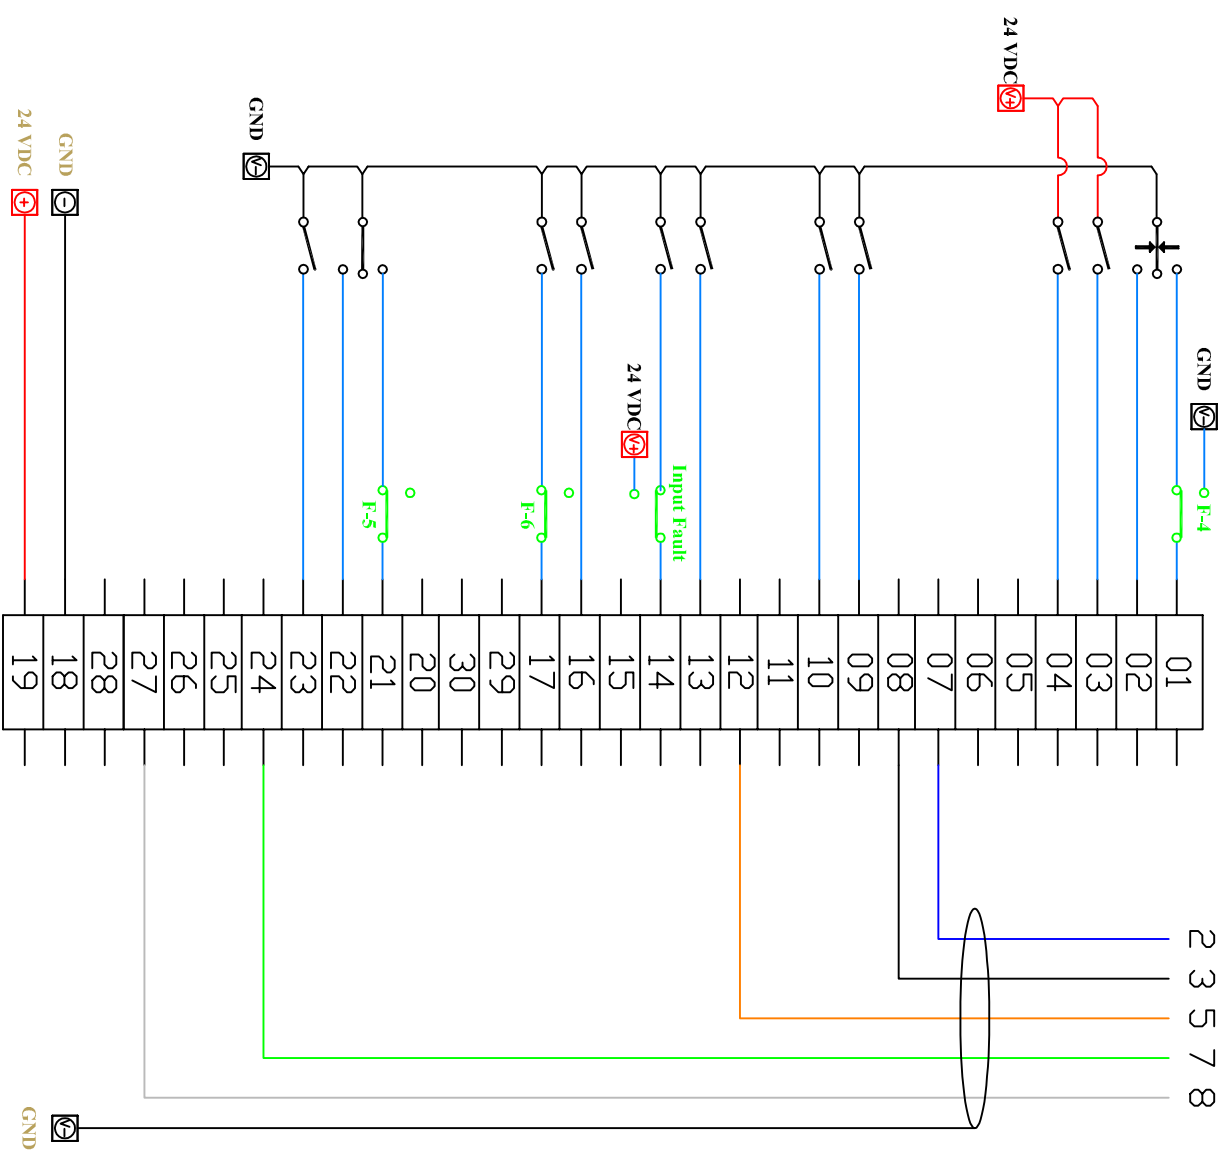

<p>CONSULAB</p> <p>WWW.CONSULAB.COM</p> <p>1-800-567-40791</p>		<p>NV-1000-03</p> <p>J1939 NETWORK AND POWER SUPPLY</p> <p>WIRING DIAGRAM</p>	
NONE	2010/02/22	NV-1000-03- PLAN ELECTRIQUE.DWG	1
NONE			3/3

ID : 36
CECM
H1 (Green)

RS-232
SHIELDED CABLE
H2 (Blue)

POWER
INPUT
OUTPUT

COM LD
COM HI
NET. ID.

NV-1000-03

IO WIRING DIAGRAM

CECM (ID:36)

CONSULAB
WWW.CONSULAB.COM
1-800-567-0791

NONE 2010/02/22 NV-1000-03- PLAN ELECTRIQUE.DWG 1

NONE 2/3

ID:41
ID/B

ID : 42
ID/A

CONSULAB
WWW.CONSULAB.COM
1-800-567-40791

NV-1000-03
IO WIRING DIAGRAM
ID/B (ID:41) AND ID/A (ID:42)

DATE	2010/02/22	REV	NV-1000-03-PLAN ELECTRIQUE.DWG	1
NAME				1/3