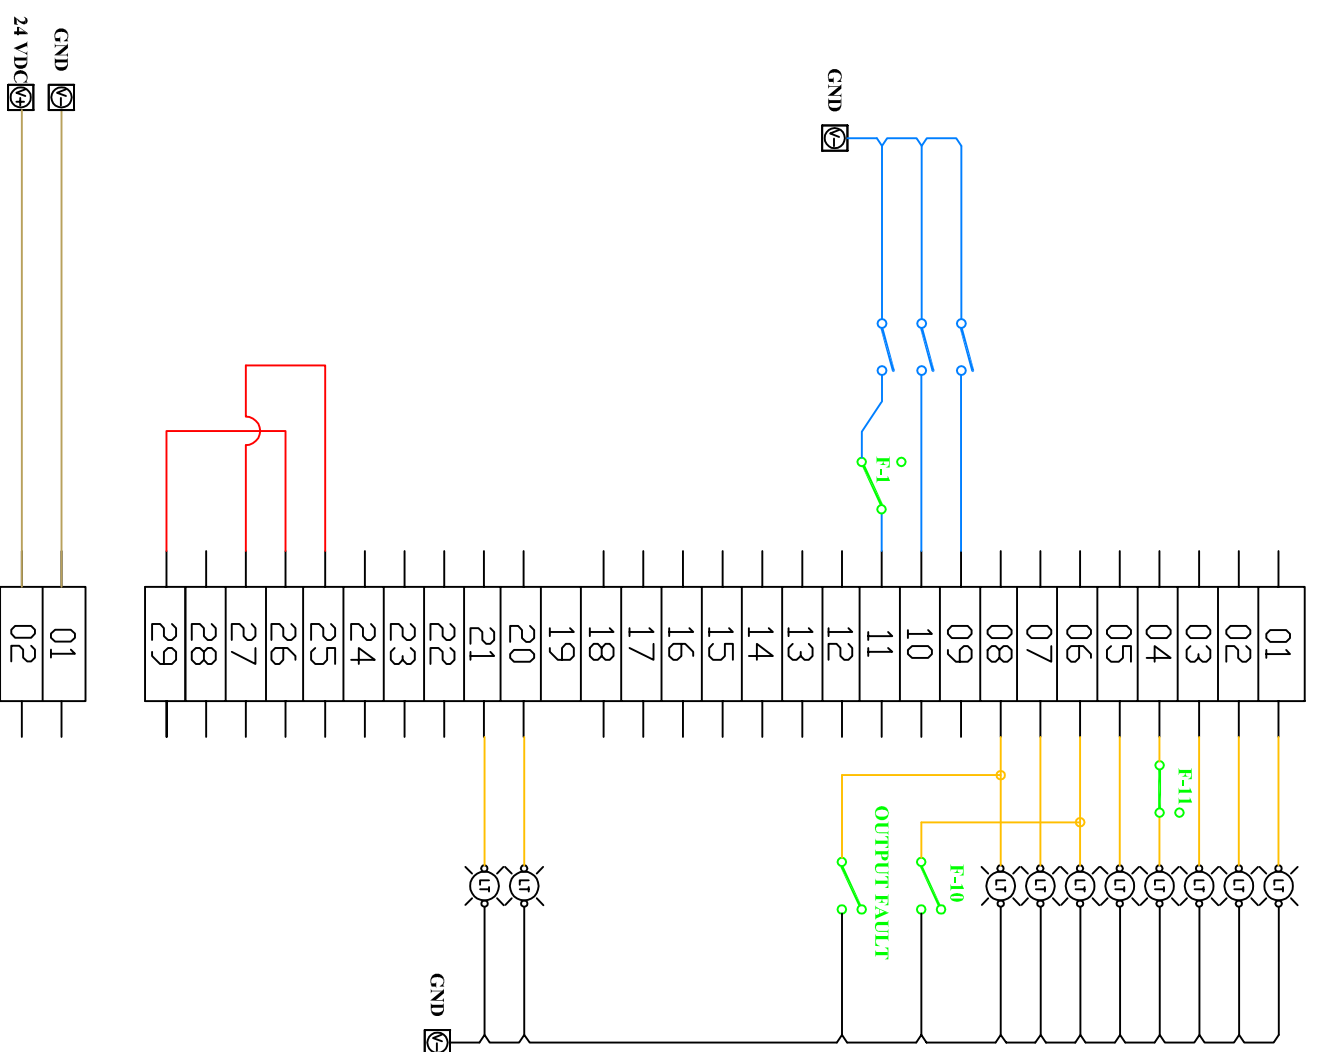

ID : 36
CECM
H1 (Green)

RS-232
SHIELDED CABLE
H2 (Blue)

POWER
INPUT
OUTPUT

COM LD
COM HI
NET. ID.

NV-1000-03

IO WIRING DIAGRAM

CECM (ID:36)

CONSULAB
WWW.CONSULAB.COM
1-800-567-0791

NONE 2010/02/22 NV-1000-03- PLAN ELECTRIQUE.DWG 1

NONE 2/3

ID:41
ID/B

ID : 42
ID/A

CONSULAB
WWW.CONSULAB.COM
1-800-567-40791

NV-1000-03
IO WIRING DIAGRAM
ID/B (ID:41) AND ID/A (ID:42)

DATE	2010/02/22	REV	NV-1000-03-PLAN ELECTRIQUE.DWG	1
NAME				1/3