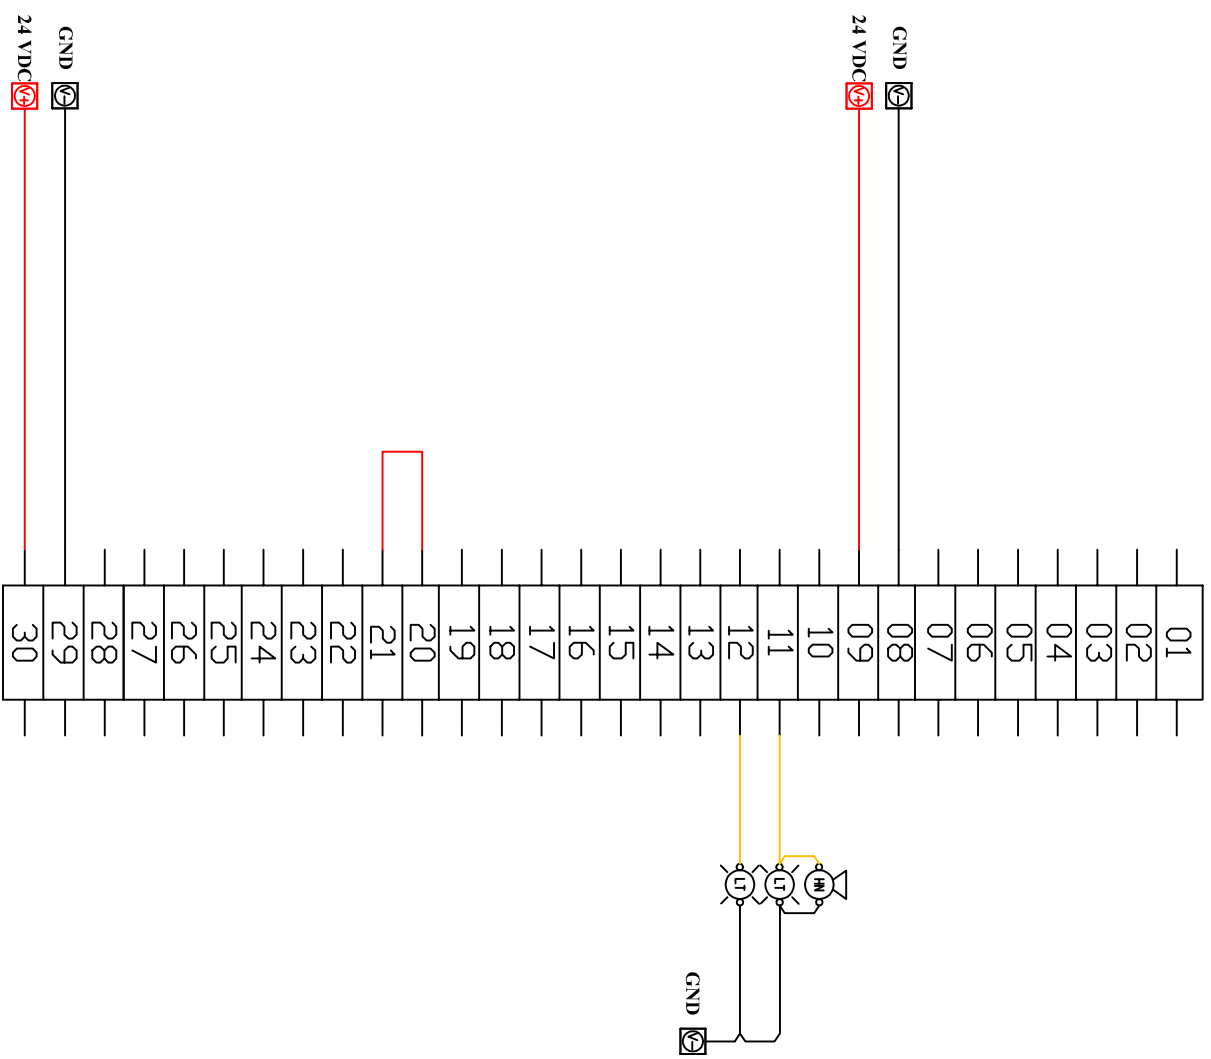

<p>CONSULAB</p> <p>WWW.CONSULAB.COM</p> <p>1-800-567-40791</p>		<p>NV-1000-03</p> <p>J1939 NETWORK AND POWER SUPPLY</p> <p>WIRING DIAGRAM</p>	
NONE	2010/02/22	NV-1000-03- PLAN ELECTRIQUE.DWG	1
NONE			3/3

ID : 36
CECM
H1 (Green)

RS-232
SHIELDED CABLE
H2 (Blue)

POWER
INPUT
OUTPUT

COM LD
COM HI
NET. ID.

NV-1000-03

IO WIRING DIAGRAM

CECM (ID:36)

CONSULAB
WWW.CONSULAB.COM
1-800-567-0791

NONE 2010/02/22 NV-1000-03- PLAN ELECTRIQUE.DWG 1

NONE 2/3

ID:41
ID/B

ID : 42
ID/A

CONSULAB
WWW.CONSULAB.COM
1-800-567-40791

NV-1000-03
IO WIRING DIAGRAM
ID/B (ID:41) AND ID/A (ID:42)

DATE	2010/02/22	REV	NV-1000-03-PLAN ELECTRIQUE.DWG	1
NAME				1/3